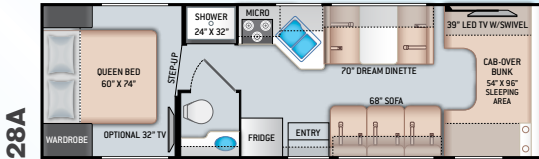

CHATEAU®

Class C Floorplans

Option Available on
Select Floor Plans: