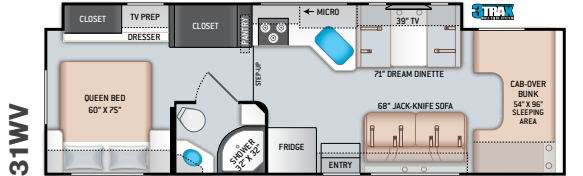

CHATEAU®

Class C Floorplans

Option Available on
Select Floor Plans: