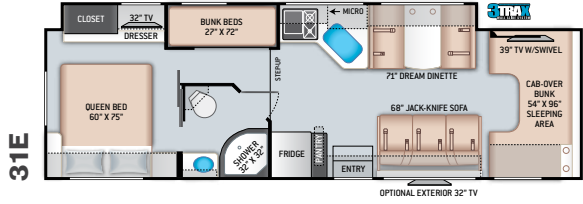

CHATEAU®

Class C Floorplans

Option Available on
Select Floor Plans: