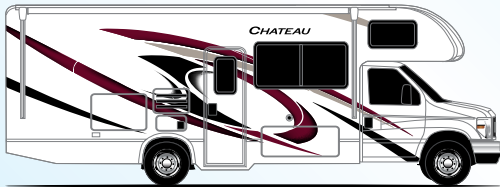

CHATEAU®

Class C Floorplans

Option Available on
Select Floor Plans:

Exterior Graphics & Interior Decor

CLASS C

DENIM BLUE

MIDNIGHT BLUE PARTIAL PAINT
(31B, 31E, & 31W ONLY)

RODEO RED