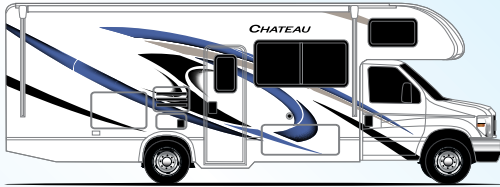

CHATEAU®

Class C Floorplans

Option Available on
Select Floor Plans:

Exterior Graphics & Interior Decor

CLASS C

DENIM BLUE

MIDNIGHT BLUE PARTIAL PAINT
(31B, 31E, & 31W ONLY)

RODEO RED