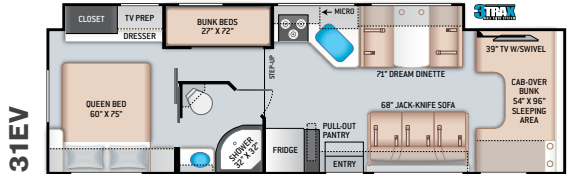

CHATEAU®

Class C Floorplans

Option Available on
Select Floor Plans: