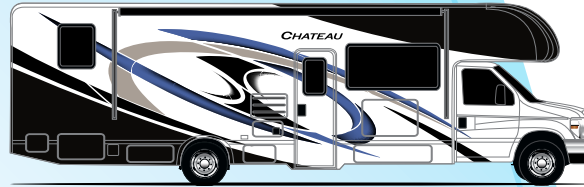

CHATEAU®

Class C Floorplans

Option Available on
Select Floor Plans:

Exterior Graphics & Interior Decor

CLASS C

DENIM BLUE

MIDNIGHT BLUE PARTIAL PAINT
(31B, 31E, & 31W ONLY)

RODEO RED