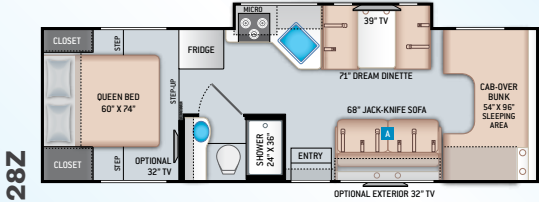

CHATEAU®

Class C Floorplans

Option Available on
Select Floor Plans: