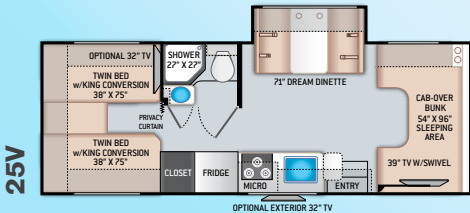

CHATEAU®

Class C Floorplans

Option Available on
Select Floor Plans: