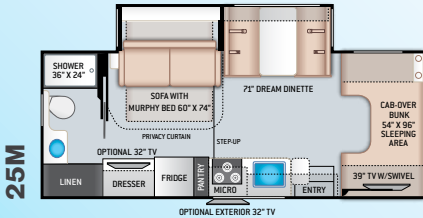

CHATEAU®

Class C Floorplans

Option Available on
Select Floor Plans: