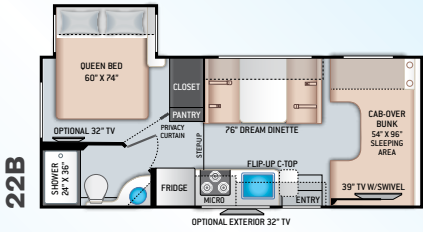

CHATEAU®

Class C Floorplans

Option Available on
Select Floor Plans:

Exterior Graphics & Interior Decor

CLASS C

DENIM BLUE

MIDNIGHT BLUE PARTIAL PAINT
(31B, 31E, & 31W ONLY)

RODEO RED

BEDROOM & BATHROOM

- Queen Size Bed (24BL)
- Full Size Bed (24DS)

- Bedroom 12V Outlet for CPAP Machine
- Bedroom USB Power Charging Center for Electronics
- Shower with Curved Anti-Microbial Shower Curtain
- Skylight in Shower
- Power Bath Vent with Wall Switch
- Foot Flush Toilet
- Stainless Steel Bathroom Sink

ENTERTAINMENT

- 32" TV on Manual Swivel Over Entry Door (24BL)
- 39" TV in Living Area (24DS)
- HDMI Video Distribution Box
- Cable TV Ready
- HD/DSS Satellite Ready
- Satellite Mounting Backer in Roof

ENTERTAINMENT OPTIONS

- 32" TV in Bedroom

ELECTRICAL & PLUMBING

- Onan® RV QG 3600 LP Generator
- Winegard® Connect™ 2.0 WiFi / 4G / TV Antenna
- 30-amp Shoreline Power Cord
- Automatic Transfer Switch with Power Protection
- Auxiliary House Battery (Group 31)