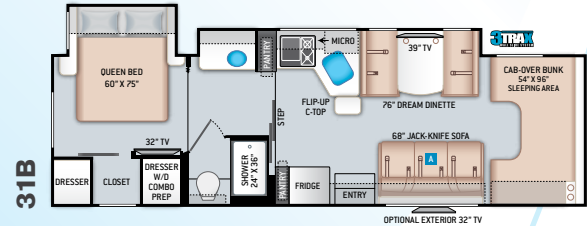

CHATEAU®

Class C Floorplans

Option Available on
Select Floor Plans:

Exterior Graphics & Interior Decor

CLASS C

DENIM BLUE

MIDNIGHT BLUE PARTIAL PAINT
(31B, 31E, & 31W ONLY)

RODEO RED

BEDROOM & BATHROOM

- Queen Size Bed (24BL)
- Full Size Bed (24DS)

- Bedroom 12V Outlet for CPAP Machine
- Bedroom USB Power Charging Center for Electronics
- Shower with Curved Anti-Microbial Shower Curtain
- Skylight in Shower
- Power Bath Vent with Wall Switch
- Foot Flush Toilet
- Stainless Steel Bathroom Sink

ENTERTAINMENT

- 32" TV on Manual Swivel Over Entry Door (24BL)
- 39" TV in Living Area (24DS)
- HDMI Video Distribution Box
- Cable TV Ready
- HD/DSS Satellite Ready
- Satellite Mounting Backer in Roof