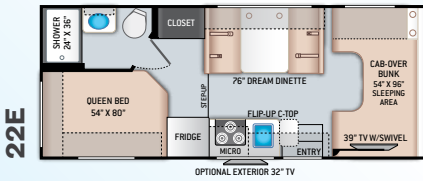

CHATEAU®

Class C Floorplans

Option Available on
Select Floor Plans: