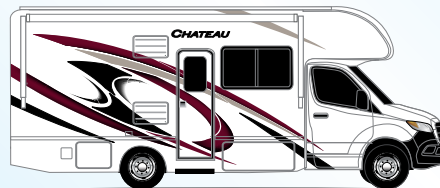

Exterior Graphics & Interior Decor

CLASS C

SPRINTERS

RODEO RED

OPTIONAL HOME COLLECTION