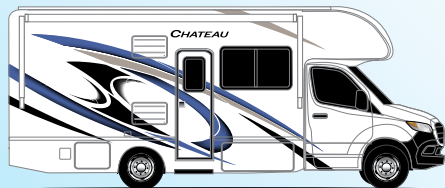

SPRINTERS

DENIM BLUE