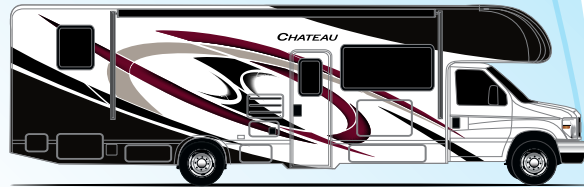

CHATEAU®

Class C Floorplans

Option Available on
Select Floor Plans:

Exterior Graphics & Interior Decor

CLASS C

DENIM BLUE

MIDNIGHT BLUE PARTIAL PAINT
(31B, 31E, & 31W ONLY)

RODEO RED