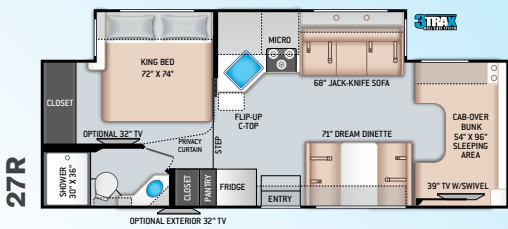

CHATEAU®

Class C Floorplans

Option Available on
Select Floor Plans:

Exterior Graphics & Interior Decor

CLASS C

DENIM BLUE

MIDNIGHT BLUE PARTIAL PAINT
(31B, 31E, & 31W ONLY)

RODEO RED

BEDROOM & BATHROOM

- Queen Size Bed (24BL)
- Full Size Bed (24DS)

- Bedroom 12V Outlet for CPAP Machine
- Bedroom USB Power Charging Center for Electronics
- Shower with Curved Anti-Microbial Shower Curtain
- Skylight in Shower
- Power Bath Vent with Wall Switch
- Foot Flush Toilet
- Stainless Steel Bathroom Sink

ENTERTAINMENT

- 32" TV on Manual Swivel Over Entry Door (24BL)
- 39" TV in Living Area (24DS)
- HDMI Video Distribution Box
- Cable TV Ready
- HD/DSS Satellite Ready
- Satellite Mounting Backer in Roof

ENTERTAINMENT OPTIONS

- 32" TV in Bedroom

ELECTRICAL & PLUMBING

- Onan® RV QG 3600 LP Generator
- Winegard® Connect™ 2.0 WiFi / 4G / TV Antenna
- 30-amp Shoreline Power Cord
- Automatic Transfer Switch with Power Protection
- Auxiliary House Battery (Group 31)