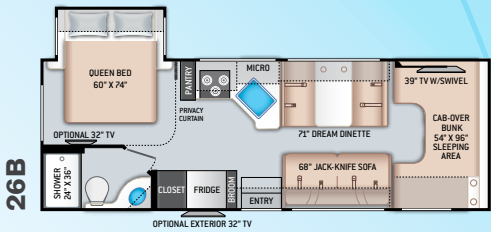

CHATEAU®

Class C Floorplans

Option Available on
Select Floor Plans: