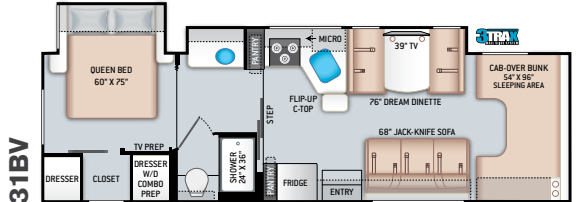

CHATEAU®

Class C Floorplans

Option Available on
Select Floor Plans: