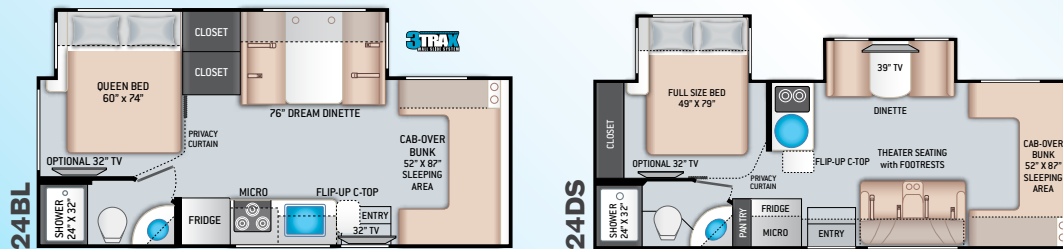

Sprinter Floorplans

	24BL	24DS
Chassis	Mercedes-Benz® Sprinter	Mercedes-Benz® Sprinter
Gross Vehicle (GVWR)	11,030	11,030
Gross Combined (GCWR)	15,250	15,250
Wheel Base	170.3"	170.3"
Exterior Length (w/o ladder)	24'-10"	25'-9"
Exterior Height (w/AC)	11'-8"	11'-6"
Exterior Width (w/o mirrors)	90"	90"
Interior Height (living area)	84"	84"
Awning Size	15'	16'
Fuel (gal)	26.4	26.4
LPG (lbs)	68.2	68.2
Fresh/Waste/Gray Water (gal)	30 / 24.5 / 38	30 / 34.5 / 37
Water Heater (gal)	Tankless	Tankless
Furnace (BTUs)	30,000	30,000
Exterior Storage Capacity (cu. ft.)	48.5	47
Hitch Weight Rating (lbs)	5,000	5,000

Made to fit.

P.O. Box 1486, Elkhart, IN 46515 Sales Department: 800.860.5658

thormotorcoach.com/chateau

IMPORTANT—PLEASE READ: This brochure reflects product design, fabrication, material, components and specifications at the date of printing, which date is disclosed below. Please visit us online at ThorMotorCoach.com or consult with your selling dealership for the latest in standards, options, specification and technical information. Photographs in the brochure may depict optional equipment or may only be available in certain floor plans. Components, appliances and the chassis may have been manufactured in a calendar year before the vehicle's designated model year. All capacities are approximate. The actual length of the vehicle may differ from that indicated in the brochure due to variances in the manufacturing processes and/or installed components. All dry weights are based on standard model features and do not include optional features or equipment. Component part and appliance manufacturers issue limited warranties covering portions of the vehicle not covered under the limited warranty we issue. Copyright Thor Motor Coach, Inc. © MY 03/12/2021