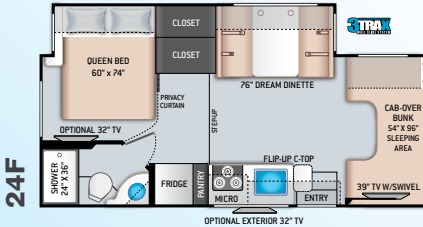

CHATEAU®

Class C Floorplans

Option Available on
Select Floor Plans: