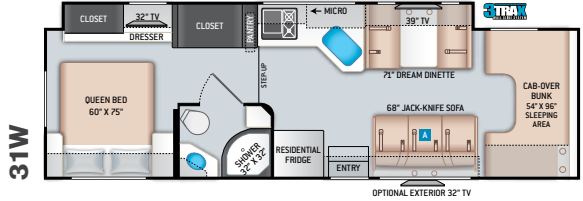

CHATEAU®

Class C Floorplans

Option Available on
Select Floor Plans: